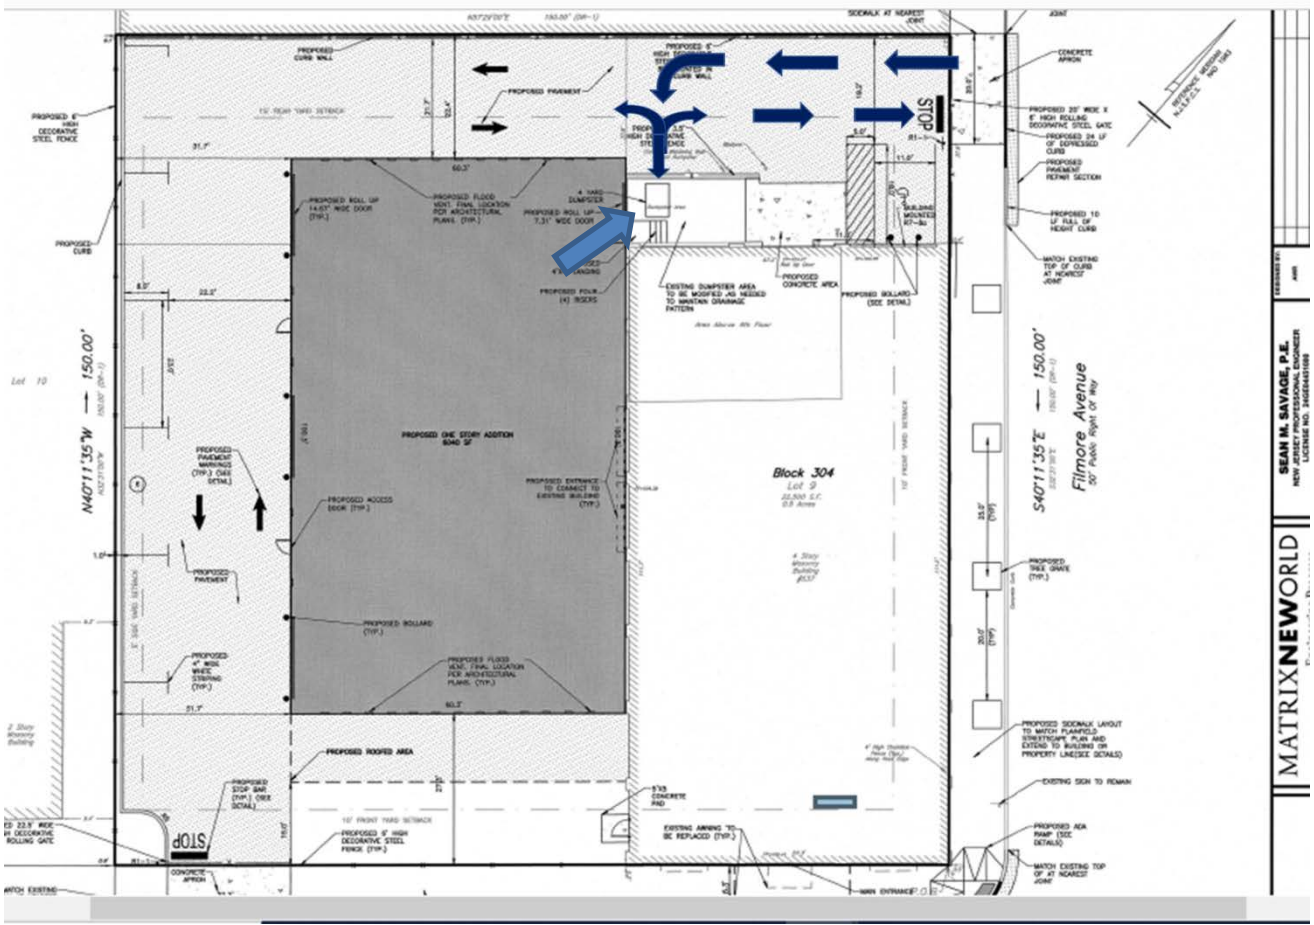

SEAN M. SAVAGE, P.E.
NEW JERSEY PROFESSIONAL ENGINEER
LICENSE NO. 108684008
MATRIXNEWORLD

creators and operators of unique places for life's most memorable moments

675 Garfield Avenue, Jersey City, NJ 07305 P: 201.761.0025 F: 201.761.0026