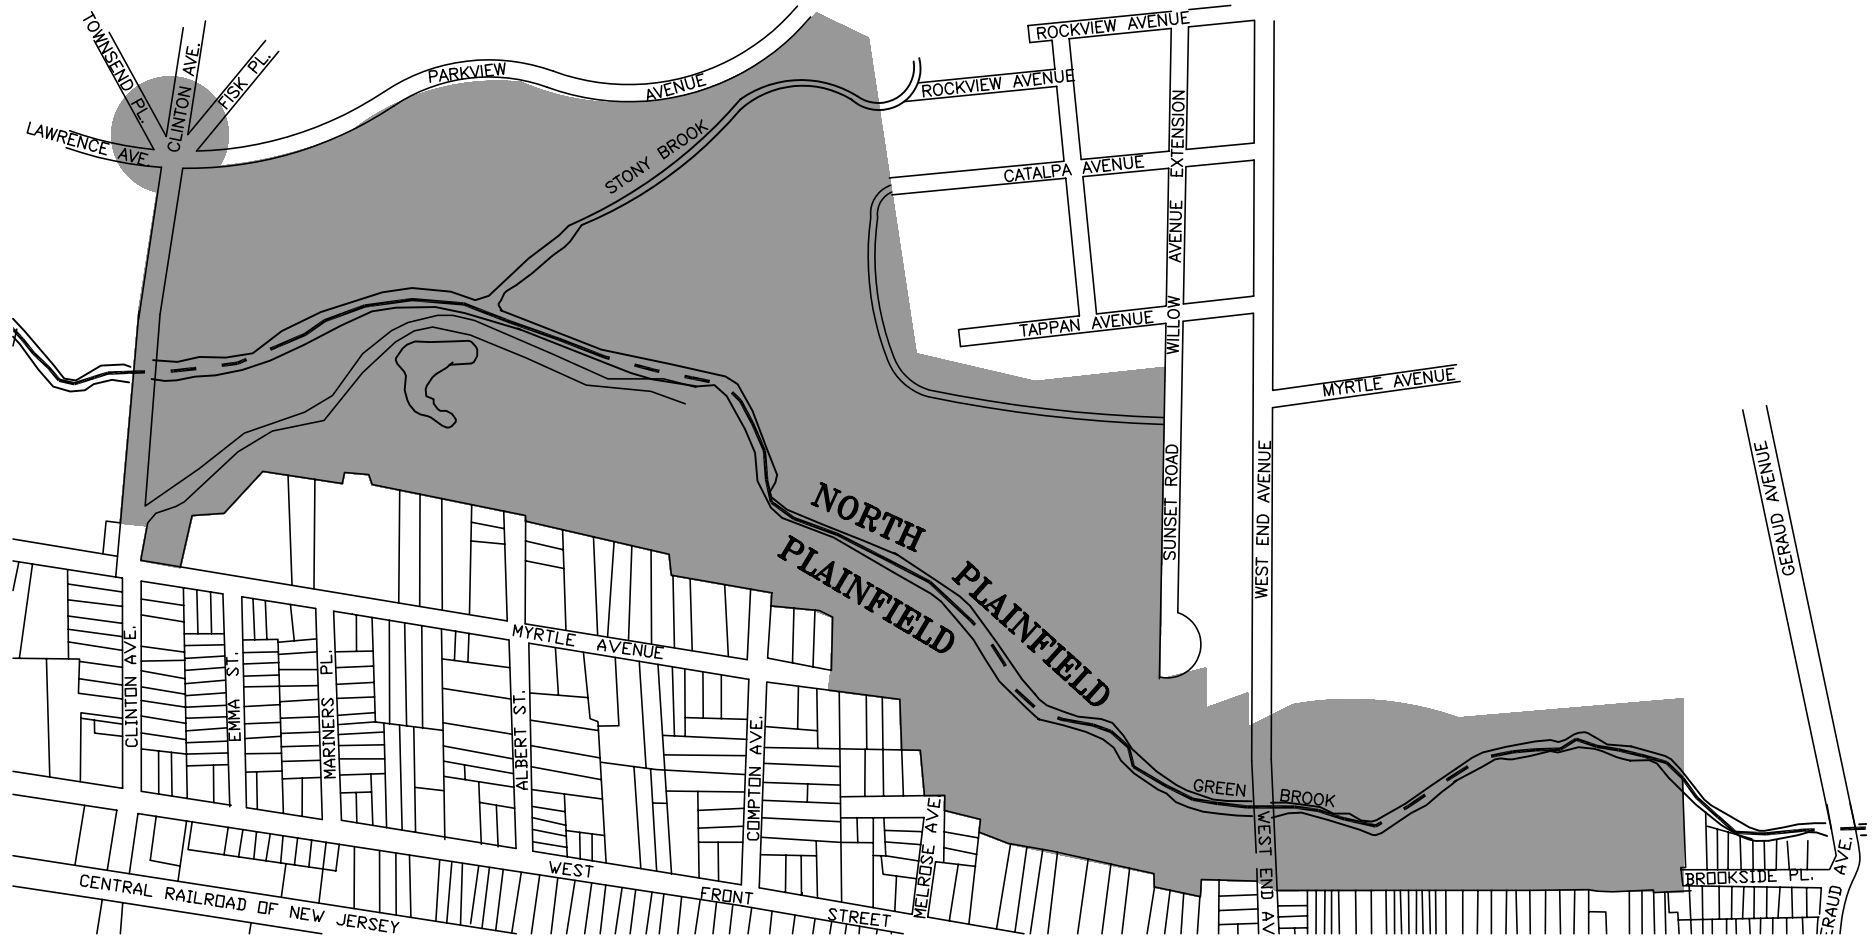

GREEN BROOK PARK HISTORIC DISTRICT

City of Plainfield, Union County, New Jersey And
Borough of North Plainfield, Somerset County, New Jersey

State Historic Preservation Office Opinion
June 20, 2000

Note: Boundaries of park follow rear property lines in Plainfield and North Plainfield.
Boundaries follows western side of Clinton Ave. to old circle area including circle.

Plainfield Division of Planning & Community Development
Department of Economic Development
June 2003

200 STATE HIGHWAY NINE
P.O. BOX 900
MANALAPAN, NJ 07728-0900
TEL. (732)577-9000
FAX. (732)577-9888